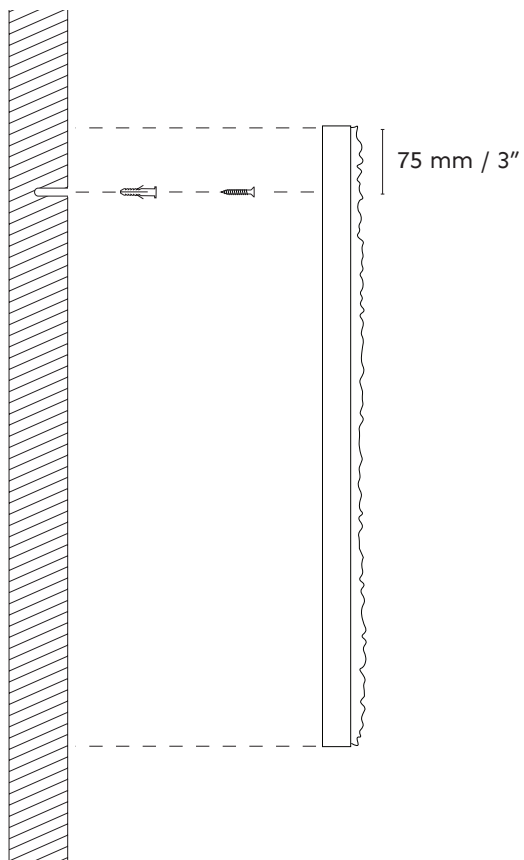

## Installation

---

**Mount to the wall using the keyhole in the back**

---

### **Weight & Dimensions**

---

#### **Glade Small**

Ø75 cm / 29,5"  
4 kg / 9 lbs

#### **Glade Large**

Ø115 cm / 45,3"  
8,6 kg / 19 lbs