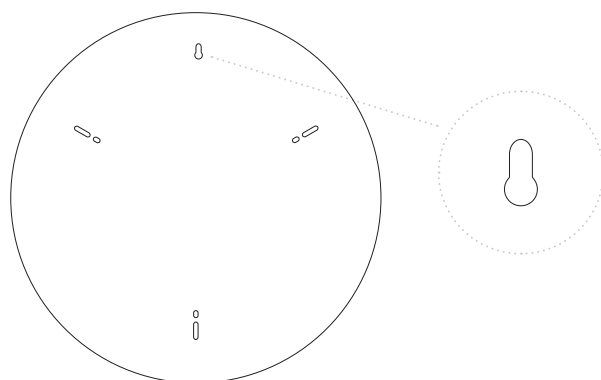

## Included

---

## Installation

---

**Mount to the wall using the keyhole in the back**

---

### **Weight & Dimensions**

---

#### **Glade Small**

Ø75 cm / 29,5"  
4 kg / 9 lbs